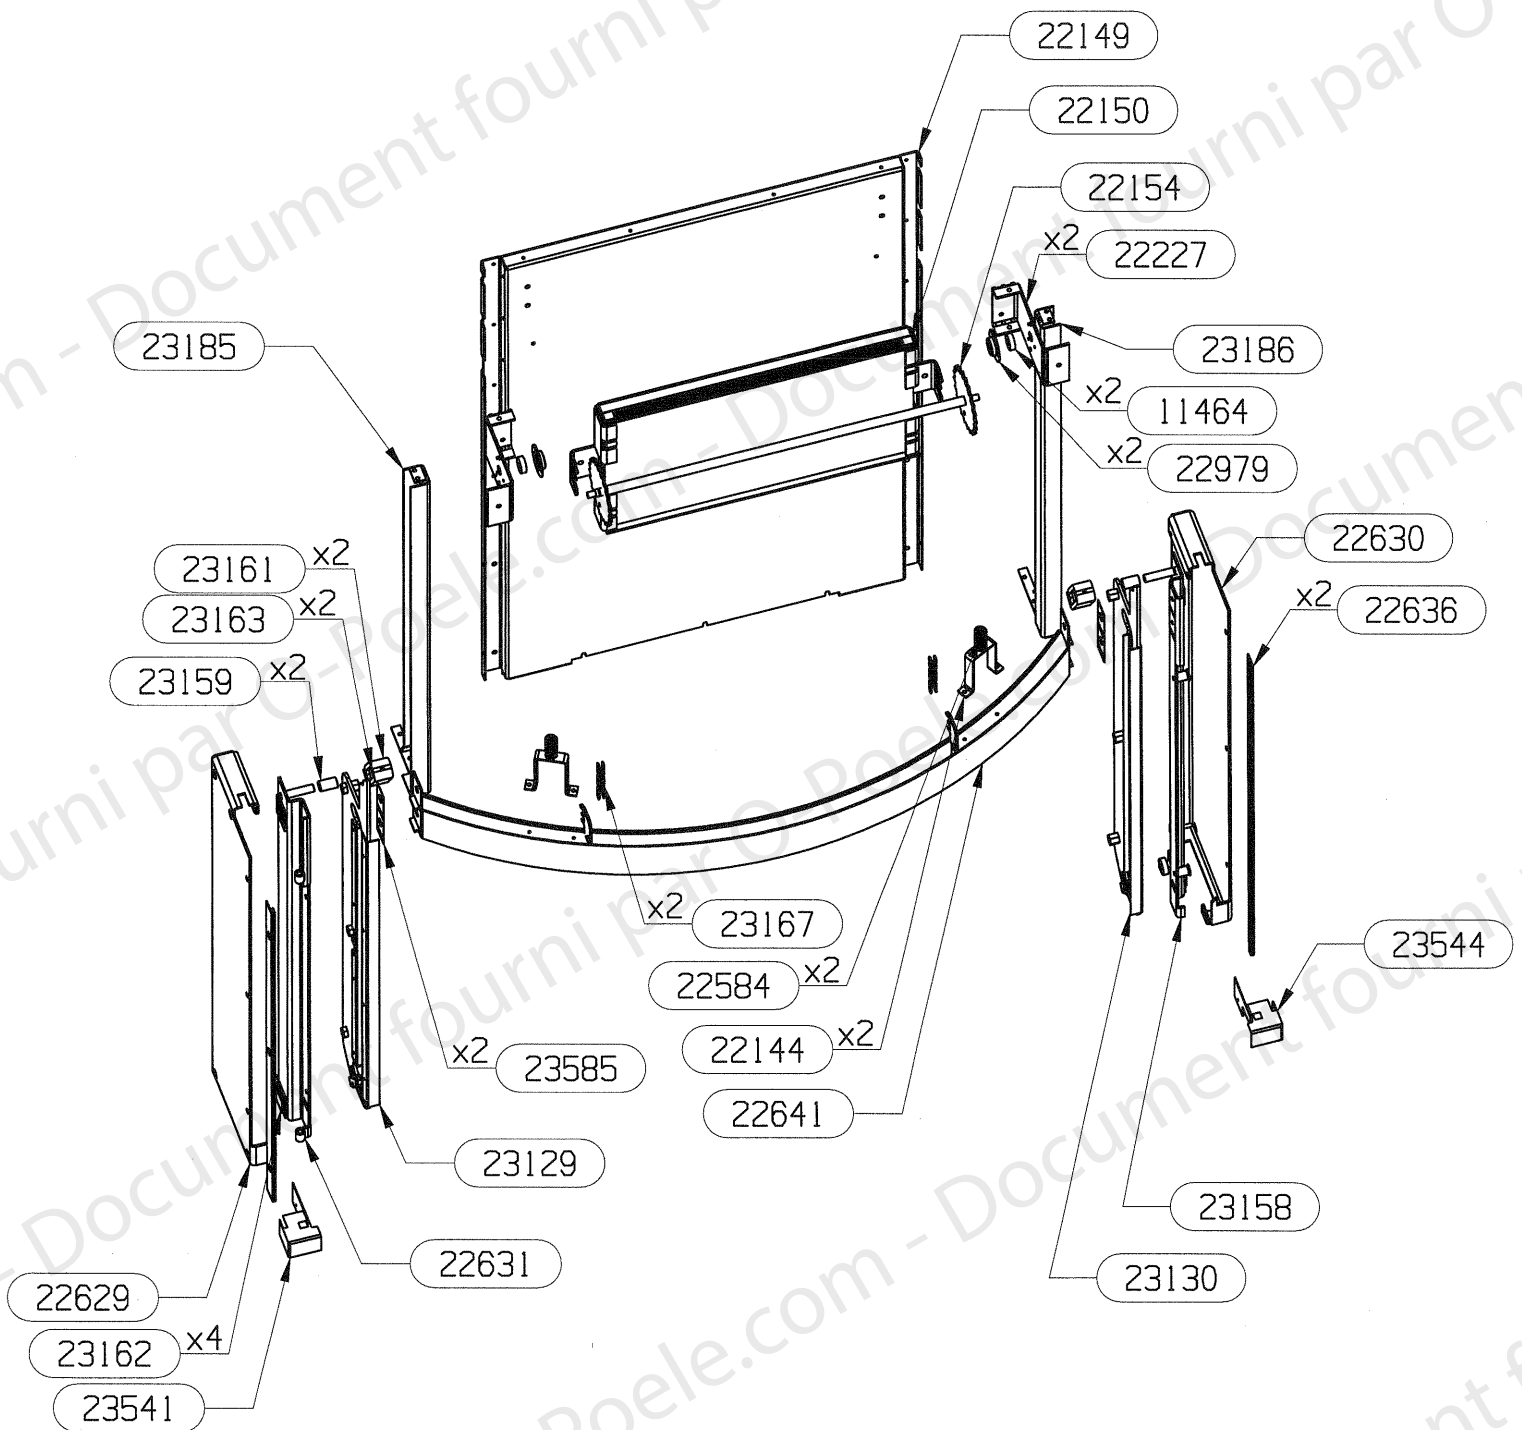

OSUPRA

TYPE FOYER
DIADEME

FT-P

ENSEMBLE GUIDAGE & CHASSIS MOBILE
EDITION 04/05