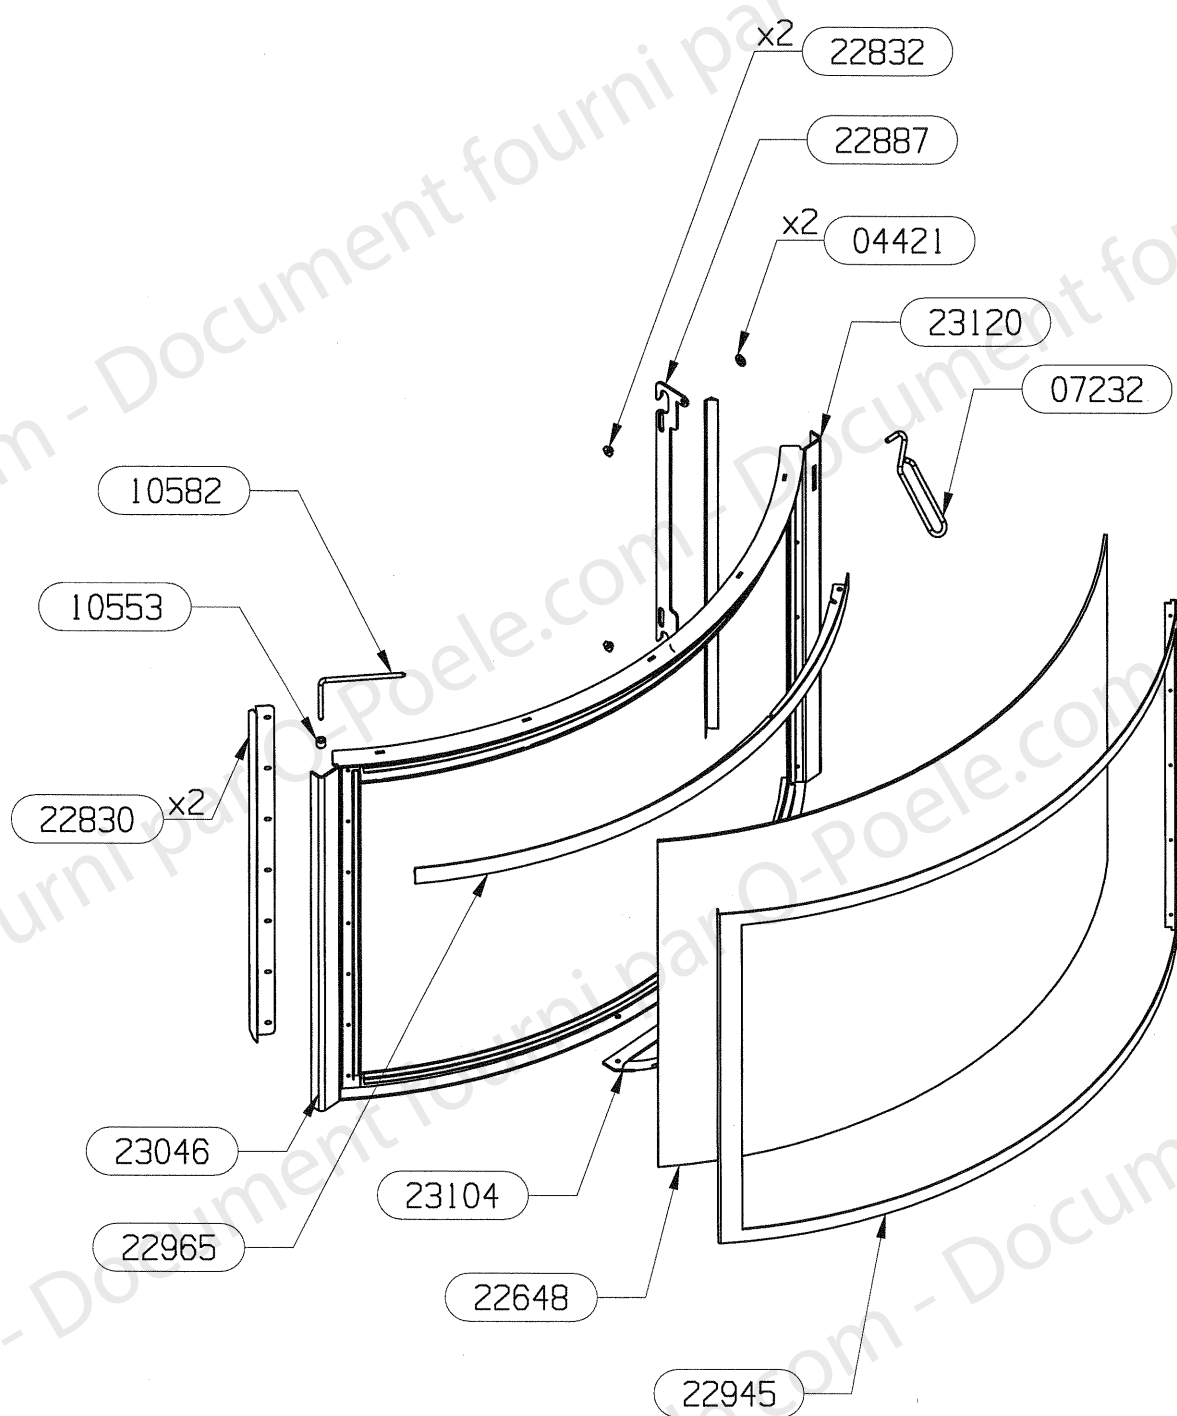

# OSUPRA

TYPE FOYER  
DIADEME

FT-P

ENSEMBLE PORTE MONTEE 22949  
EDITION 04/05