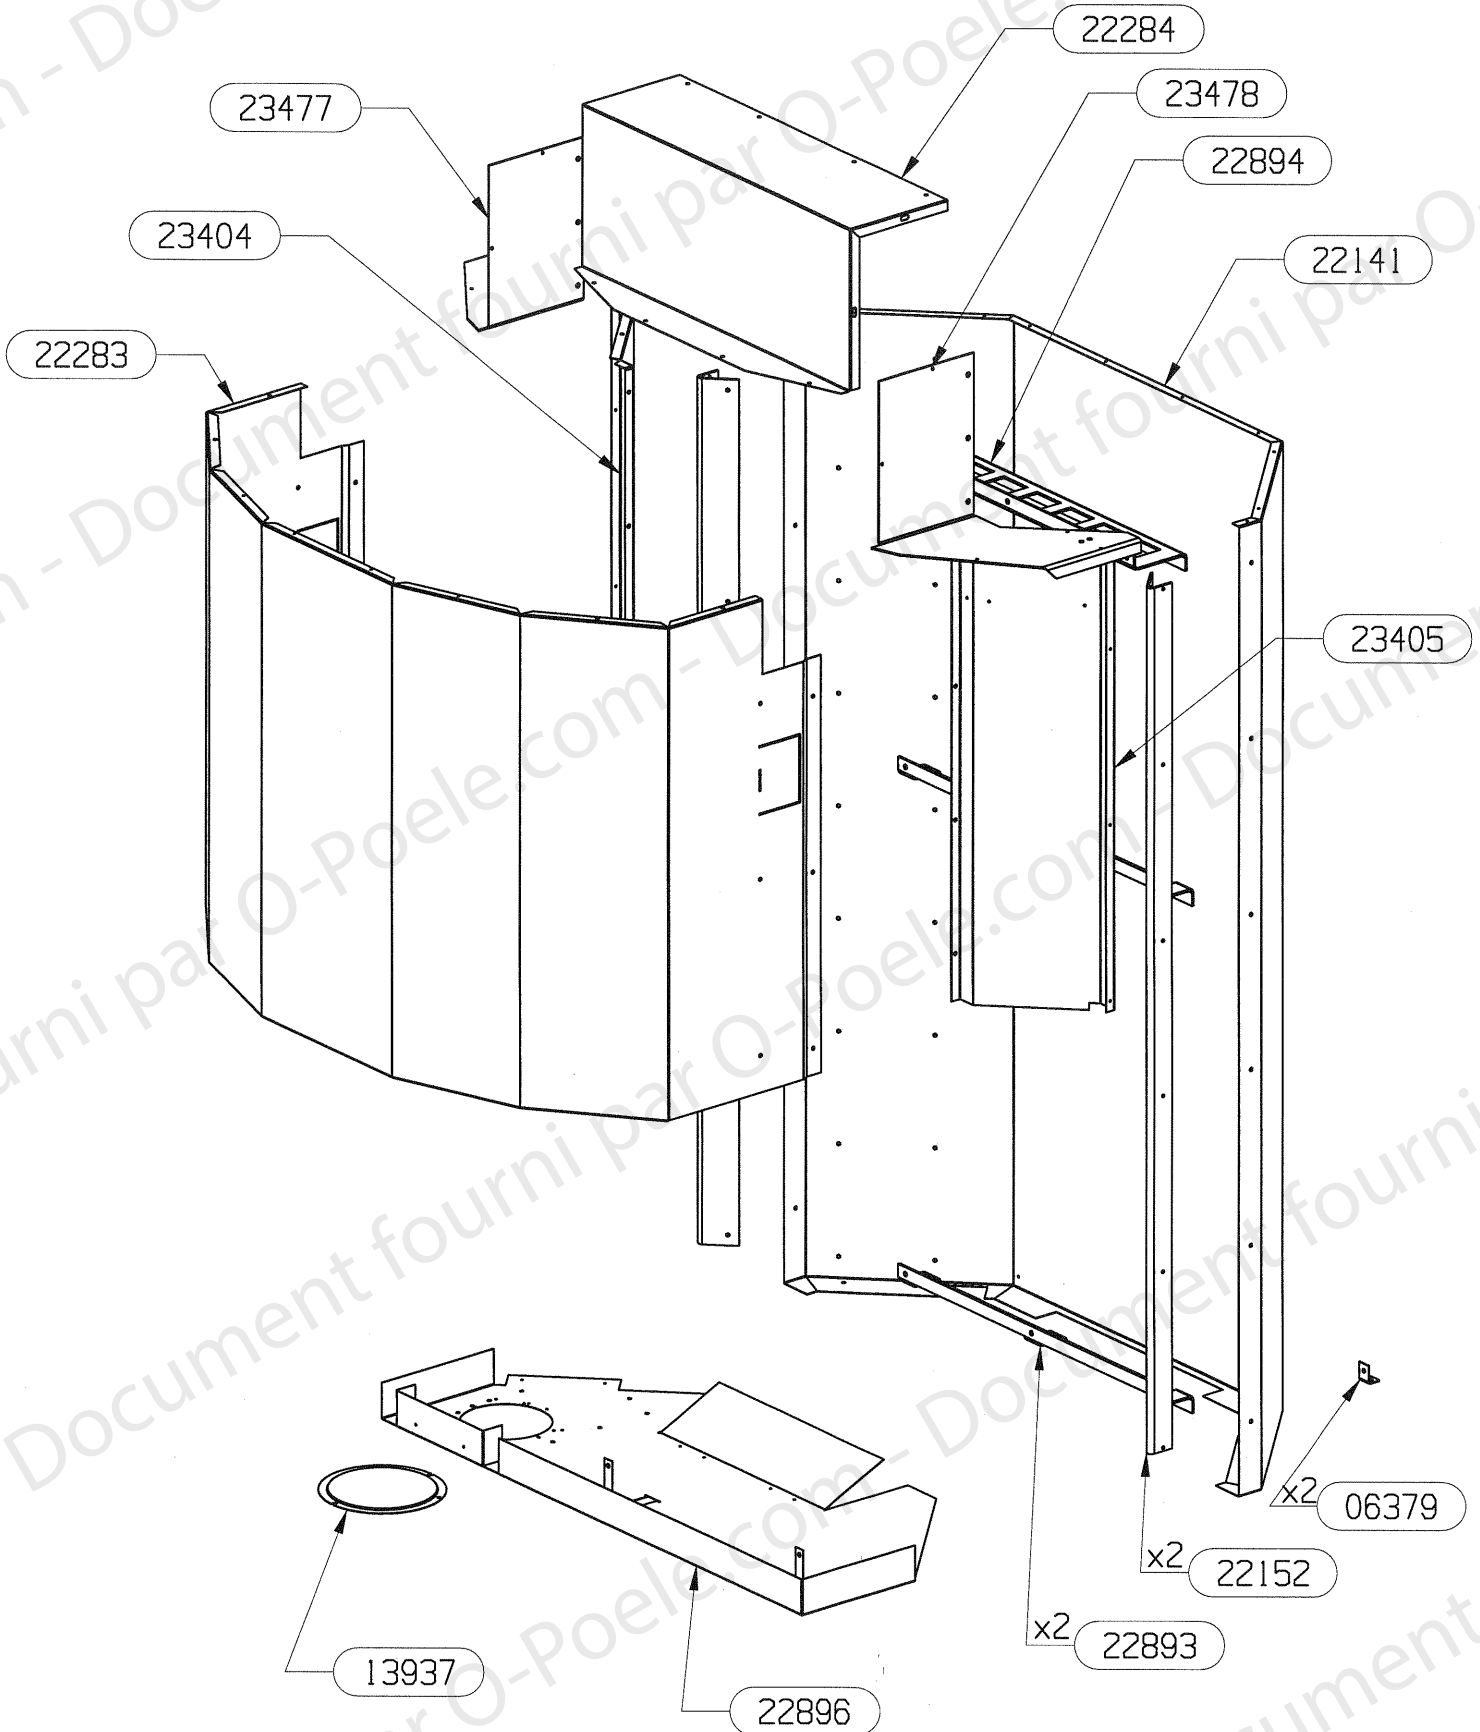

OSUPRA

TYPE FOYER
DIADEME

FT-P

ENSEMBLE DA PREMIUM
EDITION 04/05