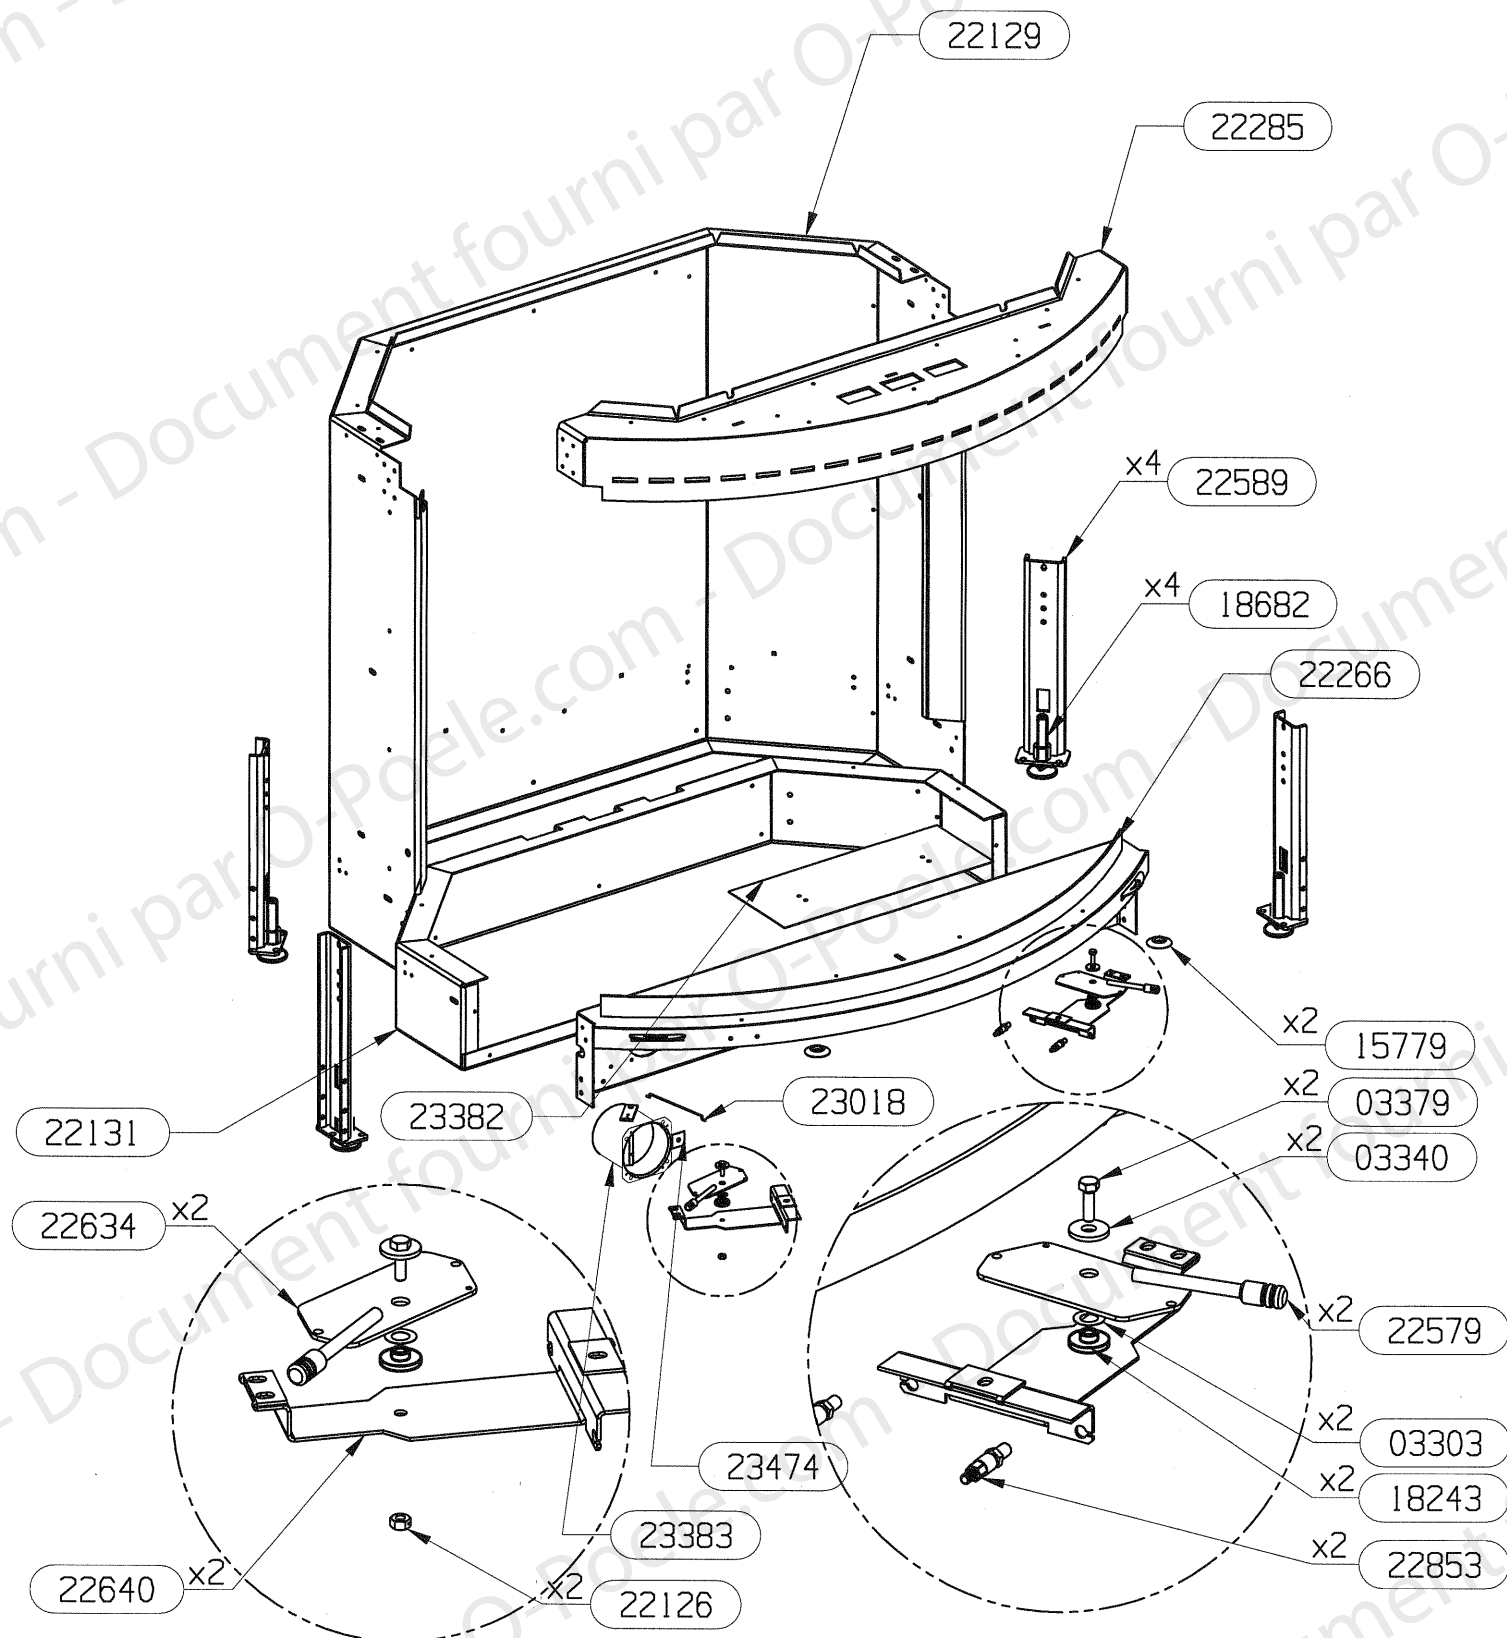

OSUPRA

TYPE FOYER
DIADEME

FT-P

ENSEMBLE CORPS DE CHAUFFE
EDITION 03/05